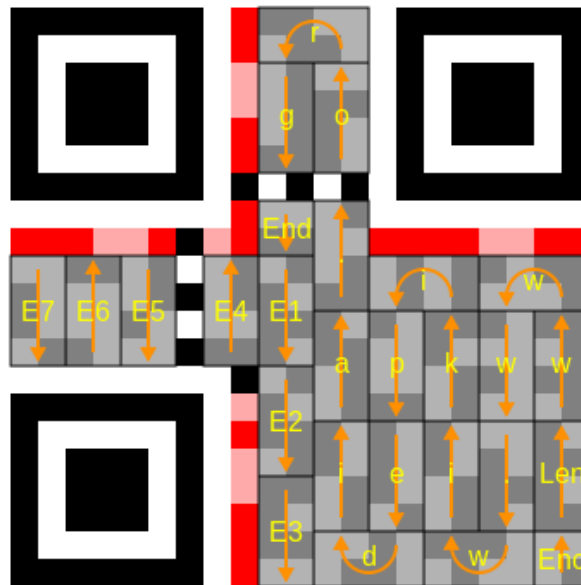

Gratisappar: neoreader och i-nigma

Det finns fler kodsystem än QR-koder

Touch a corner to change the size of the viewfinder!

Active Decoders:
DataMatrix Code

1D Barcode

QR Code

Place a code inside the viewfinder rectangle to scan it.

The image shows a mobile application interface for scanning various codes. A central viewfinder rectangle is overlaid on a background image of a product label. The label contains several types of codes: a DataMatrix code at the top, a 1D barcode in the middle, and a QR code at the bottom. The text 'UPC 086792841885' is visible above the 1D barcode, and 'EAN / JAN 4957812334594' is visible above the QR code. A red horizontal line is drawn across the 1D barcode. The application interface includes a text prompt at the top left, a list of active decoders on the right, and a bottom instruction. A small icon is located in the bottom left corner.

En QR-kod är en tvådimensionell streckkod

Uppbyggnad

-  1. Version Information
-  2. Format Information
-  3. Data and Error Correction Keys
-  4. Required Patterns:
 -  4.1. Position
 -  4.2. Alignment
 -  4.3. Timing

Läsriktning

 Fixed patterns

 Format info

Enc: Encoding mode

Len: Message length

E1: Error correction

Bit order (1 is MSB):

2	1	6	5	4	3	8	7
4	3	8	7	2	1	6	5
6	5	8	7	2	1	4	3
8	7	6	5	4	3	2	1